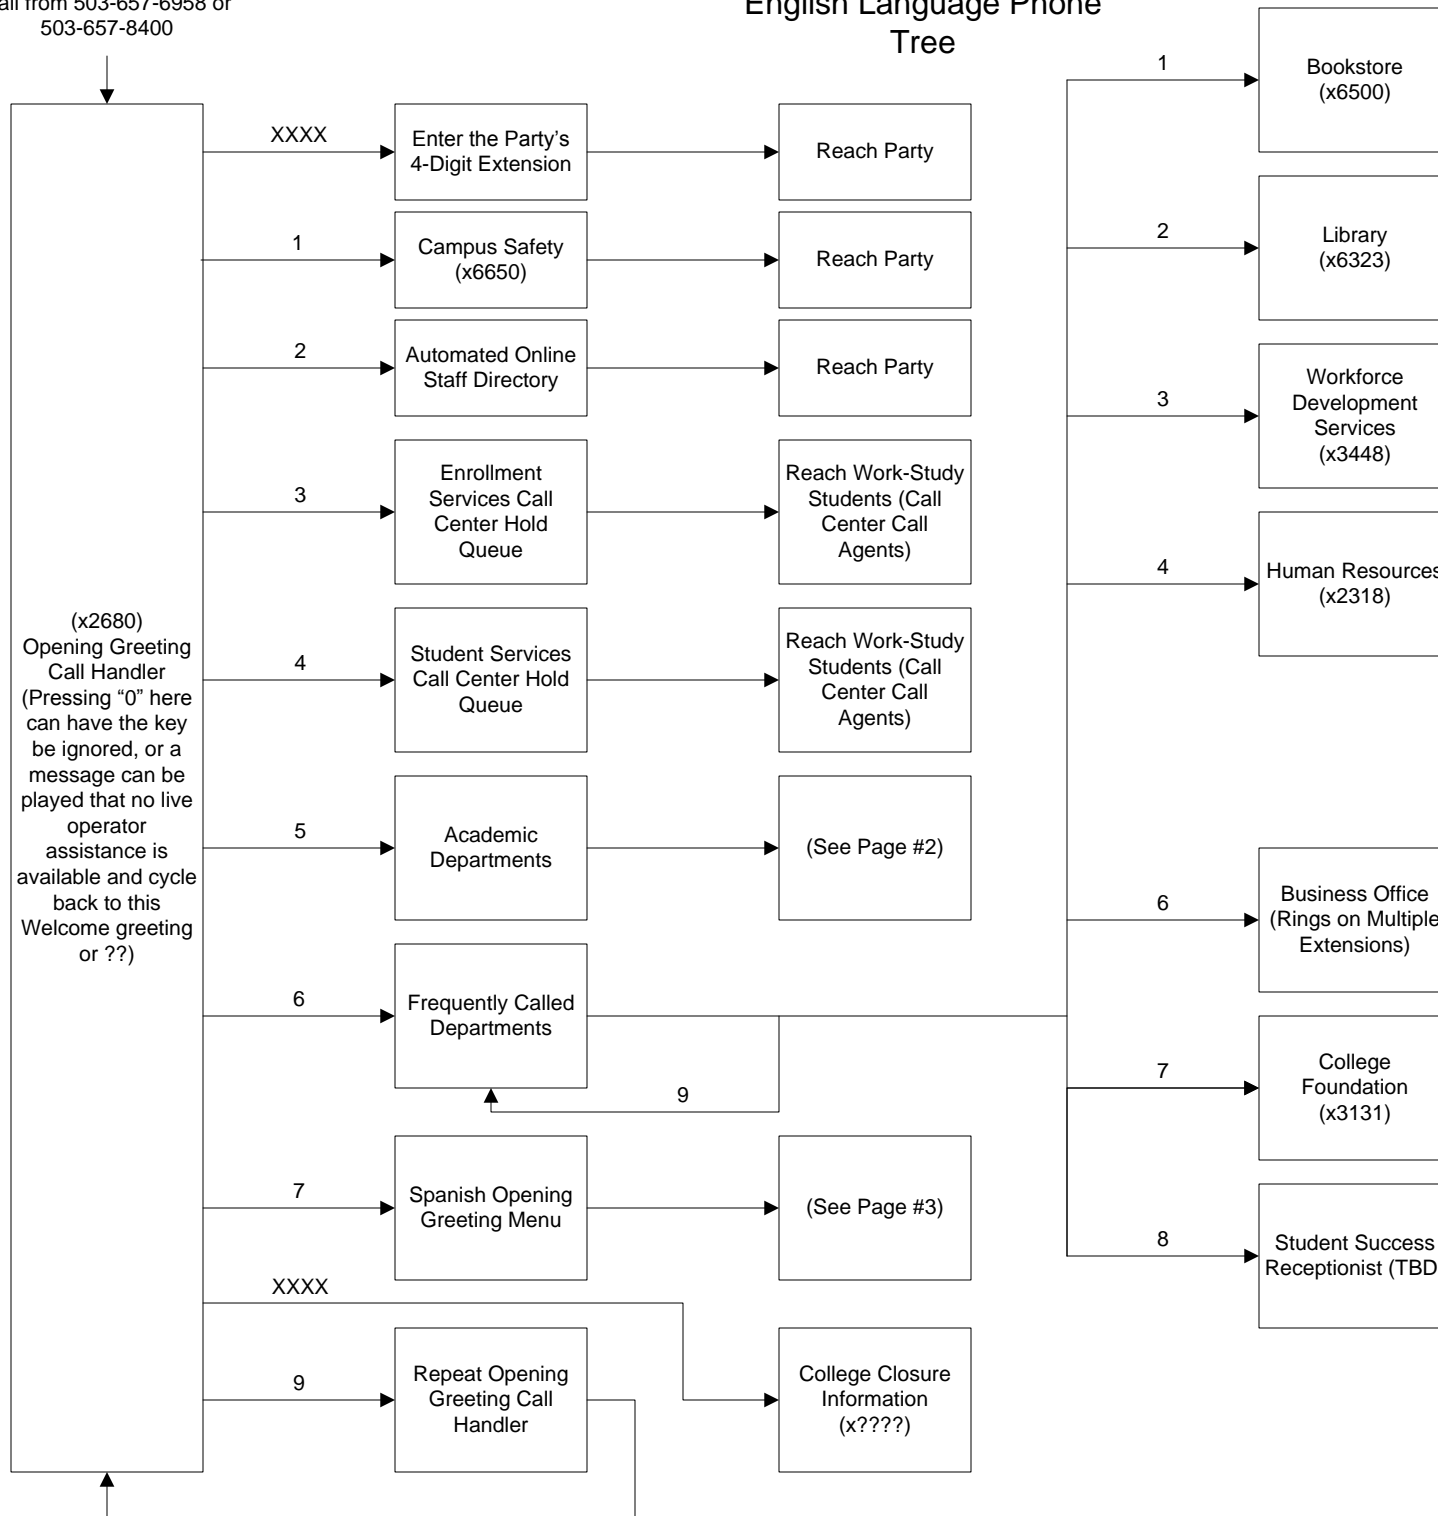

## English Language Phone Tree

Call from 503-657-6958 or  
503-657-8400

## English Language Phone Tree

## Spanish Language Phone Tree

# Spanish Language Phone Tree