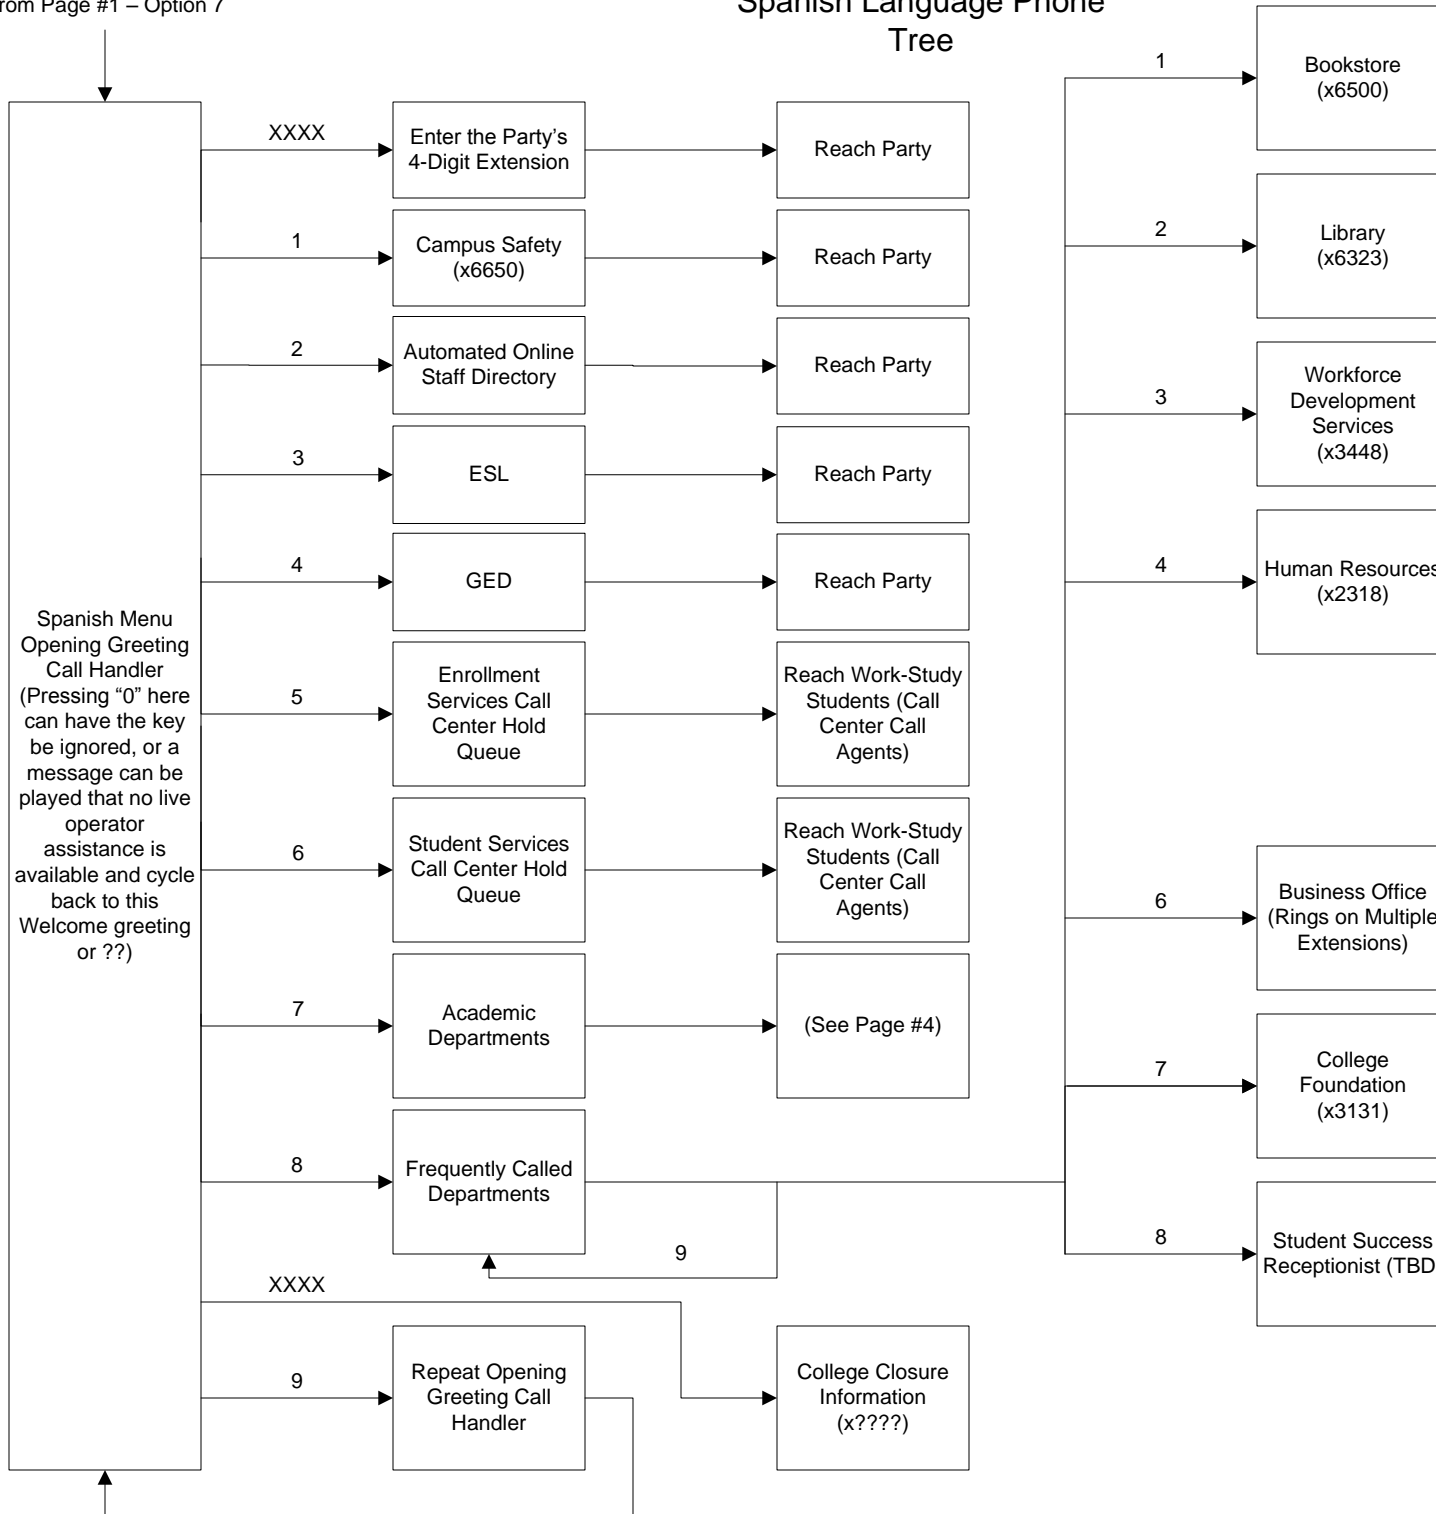

Spanish Language Phone Tree